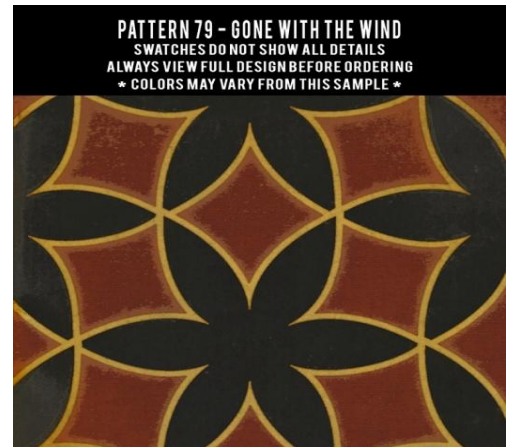

PATTERN 70 - SUNDAY MORNING HUES

PATTERN 70 - WHEN THE REAPER COMES

PATTERN 70 - WHILE THE LIGHT SHINES ON

Pattern 72 Raconteur

Pattern 74 Morpheus

Pattern 78

Pattern 79

Questions? Call Daren 781-444-4037 or email Daren@puravidahg.com