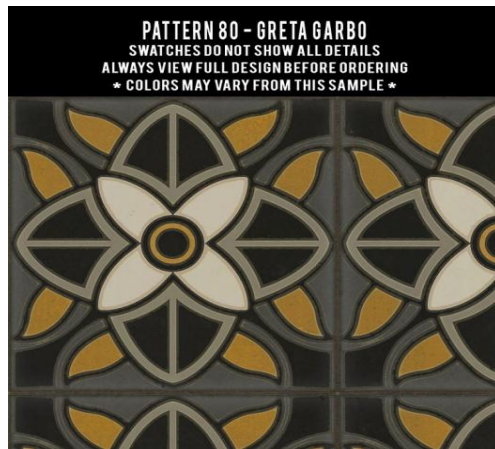

Questions? Call Daren 781-444-4037 or email Daren@puravidahg.com

Pattern 80