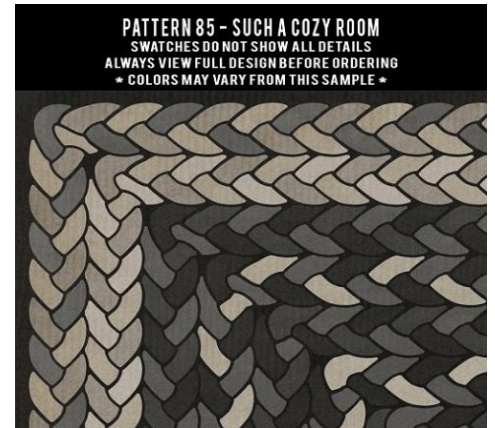

Pattern 80

Pattern 81

Questions? Call Daren 781-444-4037 or email Daren@puravidahg.com

Pattern 82

Pattern 83

Available in round sizes 36" - 48" - 60" - 72" - 84" - 96" - 120".
Custom sizes available in any size between 36" and 120". Design fee of \$10.
Contact the store for more information on custom sizes.

Pattern 84

PATTERN 84 - CHARLESTON
SWATCHES DO NOT SHOW ALL DETAILS
ALWAYS VIEW FULL DESIGN BEFORE ORDERING
* COLORS MAY VARY FROM THIS SAMPLE *

Custom sizes available.

Pattern 85

Available in oval, round, square and rectangle sizes. Runners in rectangle and oval.