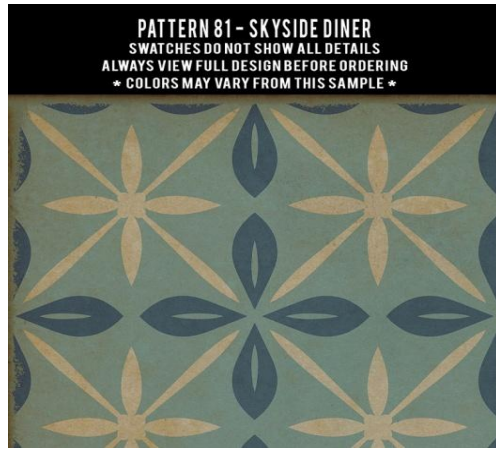

Questions? Call Daren 781-444-4037 or email Daren@puravidahg.com