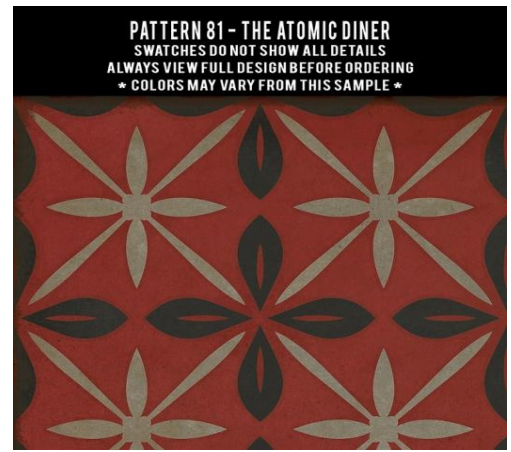

Questions? Call Daren 781-444-4037 or email Daren@puravidahg.com