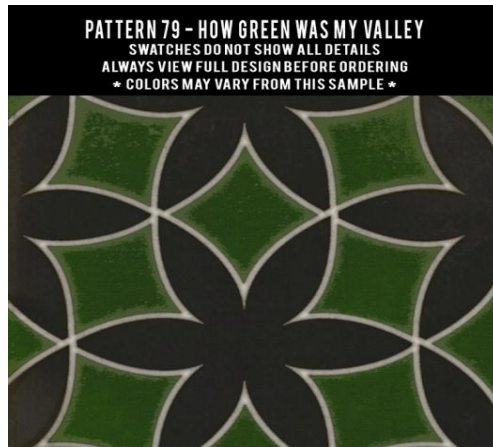

PATTERN 70 - SUNDAY MORNING HUES

PATTERN 70 - WHEN THE REAPER COMES

PATTERN 70 - WHILE THE LIGHT SHINES ON

Pattern 72 Raconteur

Pattern 74 Morpheus

Pattern 78

Pattern 79

Questions? Call Daren 781-444-4037 or email Daren@puravidahg.com