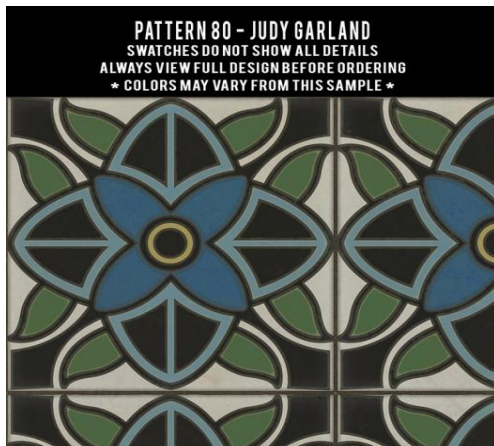

Questions? Call Daren 781-444-4037 or email Daren@puravidahg.com

Pattern 80