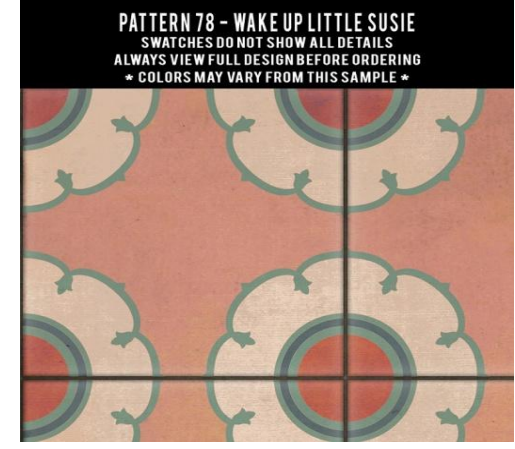

PATTERN 70 - SUNDAY MORNING HUES

PATTERN 70 - WHEN THE REAPER COMES

PATTERN 70 - WHILE THE LIGHT SHINES ON

Pattern 72 Raconteur

Pattern 74 Morpheus

Pattern 78

Pattern 79

Questions? Call Daren 781-444-4037 or email Daren@puravidahg.com