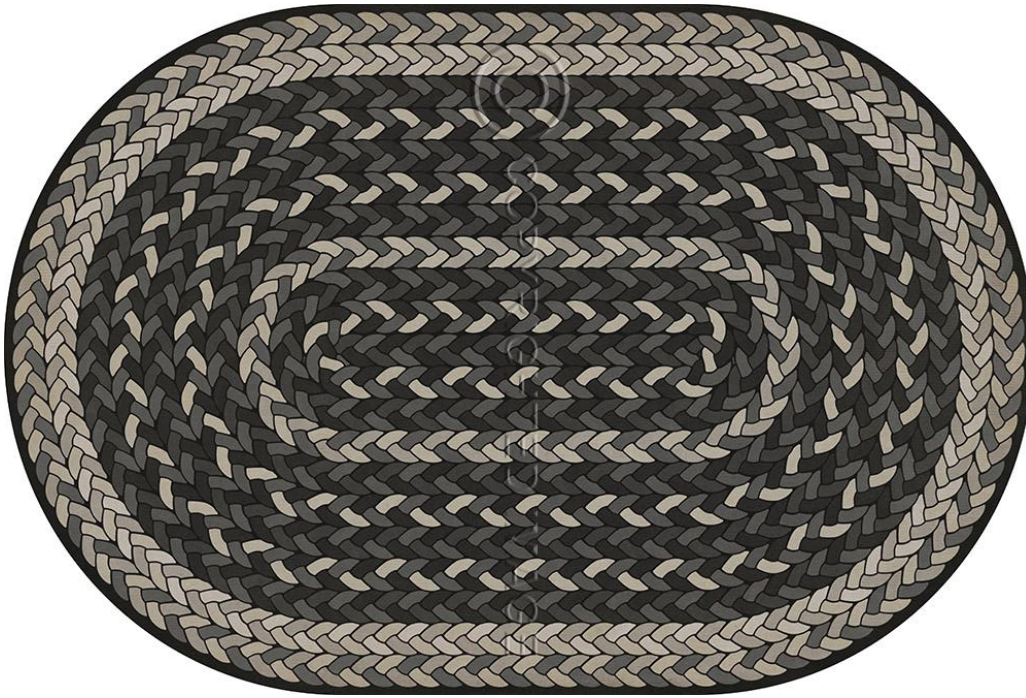

Pattern 80

Pattern 81

Questions? Call Daren 781-444-4037 or email Daren@puravidahg.com

Pattern 82

Pattern 83

Available in round sizes 36" - 48" - 60" - 72" - 84" - 96" - 120".
Custom sizes available in any size between 36" and 120". Design fee of \$10.
Contact the store for more information on custom sizes.

Pattern 84

PATTERN 84 - CHARLESTON
SWATCHES DO NOT SHOW ALL DETAILS
ALWAYS VIEW FULL DESIGN BEFORE ORDERING
* COLORS MAY VARY FROM THIS SAMPLE *

Custom sizes available.

Pattern 85

Available in oval, round, square and rectangle sizes. Runners in rectangle and oval.