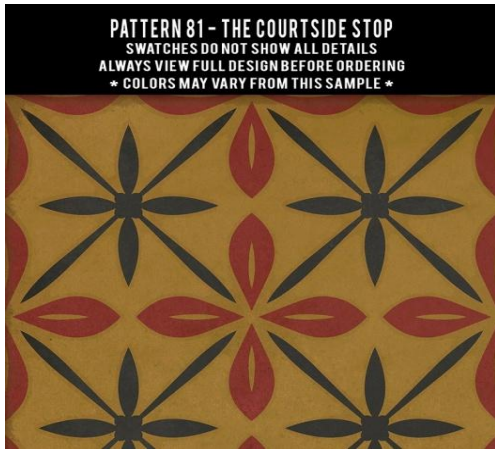

Questions? Call Daren 781-444-4037 or email Daren@puravidahg.com