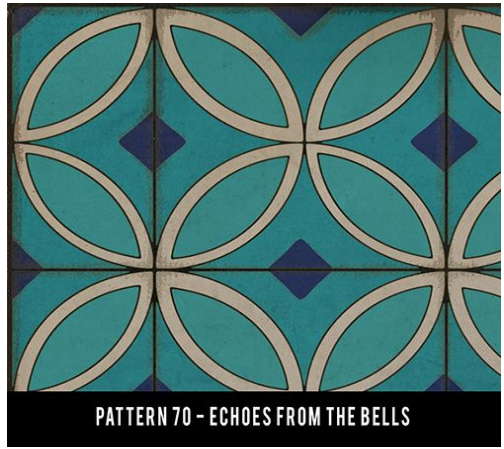

PATTERN 56 - LADY SUSAN

PATTERN 56 - LIZZIE BENNETT

PATTERN 56 - MR GARDINER

PATTERN 56 - MR WICKHAM

PATTERN 56 - MRS NORRIS

PATTERN 56 - SIR WALTER ELLIOT

Pattern 65

Opus

Palatial

High Fidelity

Pattern 70

PATTERN 70 - DRESS BLUES

PATTERN 70 - ECHOES FROM THE BELLS

PATTERN 70 - HOLY NIGHT

PATTERN 70 - MARRY THE NIGHT

PATTERN 70 - MAY THE LIGHTS GUIDE YOU HOME