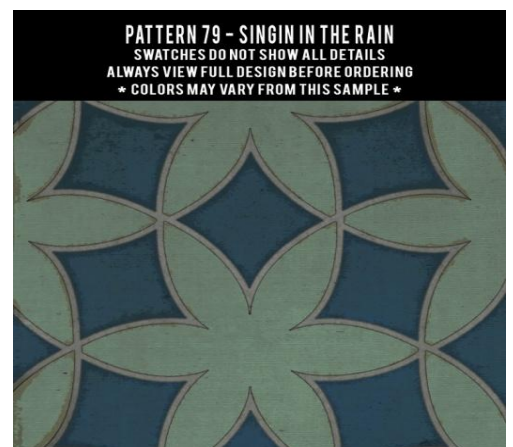

PATTERN 70 - SUNDAY MORNING HUES

PATTERN 70 - WHEN THE REAPER COMES

PATTERN 70 - WHILE THE LIGHT SHINES ON

Pattern 72 Raconteur

Pattern 74 Morpheus

Pattern 78

Pattern 79

Questions? Call Daren 781-444-4037 or email Daren@puravidahg.com