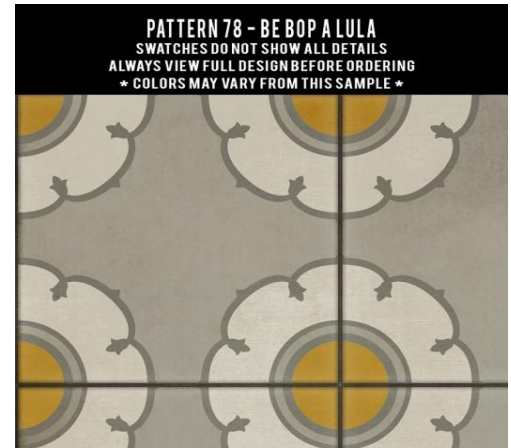

PATTERN 70 - SUNDAY MORNING HUES

PATTERN 70 - WHEN THE REAPER COMES

PATTERN 70 - WHILE THE LIGHT SHINES ON

Pattern 72 Raconteur

Pattern 74 Morpheus

Pattern 78

Pattern 79

Questions? Call Daren 781-444-4037 or email Daren@puravidahg.com

Pattern 84

PATTERN 84 - CHARLESTON
SWATCHES DO NOT SHOW ALL DETAILS
ALWAYS VIEW FULL DESIGN BEFORE ORDERING
* COLORS MAY VARY FROM THIS SAMPLE *

Custom sizes available.

Pattern 85

Available in oval, round, square and rectangle sizes. Runners in rectangle and oval.