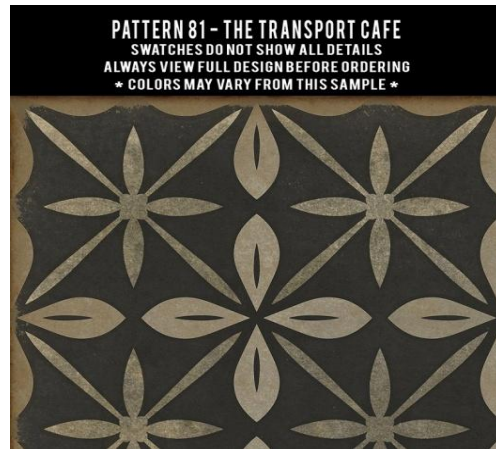

Questions? Call Daren 781-444-4037 or email Daren@puravidahg.com