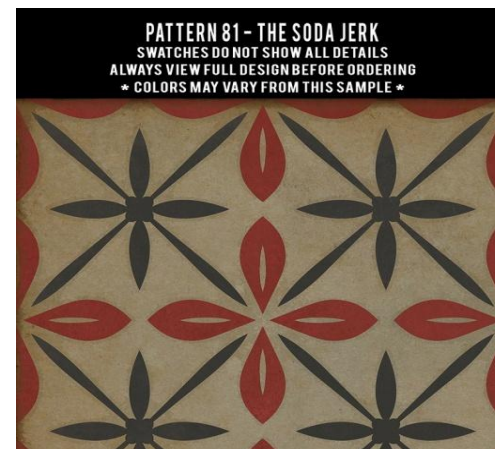

Questions? Call Daren 781-444-4037 or email Daren@puravidahg.com