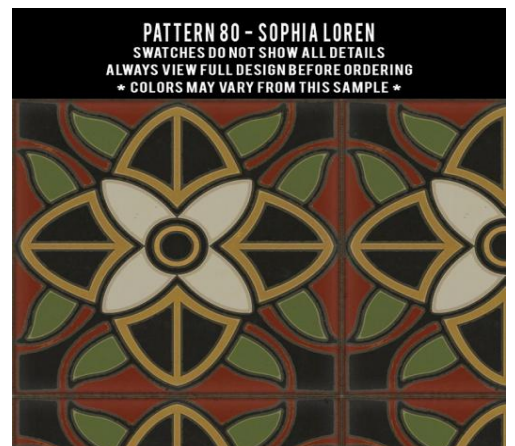

Questions? Call Daren 781-444-4037 or email Daren@puravidahg.com

Pattern 80