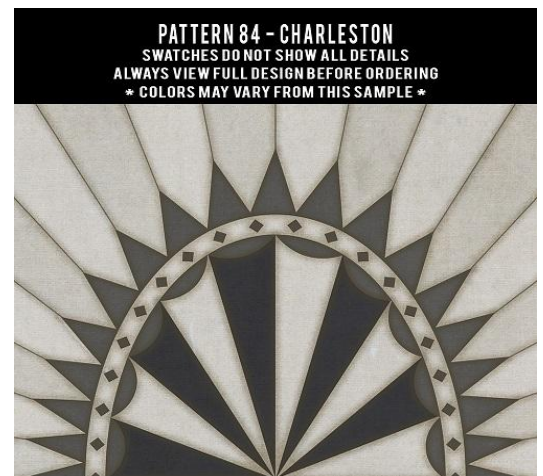

Pattern 80

Pattern 81

Questions? Call Daren 781-444-4037 or email Daren@puravidahg.com

Pattern 82

Pattern 83

Available in round sizes 36" - 48" - 60" - 72" - 84" - 96" - 120".
Custom sizes available in any size between 36" and 120". Design fee of \$10.
Contact the store for more information on custom sizes.

Pattern 84

PATTERN 84 - CHARLESTON
SWATCHES DO NOT SHOW ALL DETAILS
ALWAYS VIEW FULL DESIGN BEFORE ORDERING
* COLORS MAY VARY FROM THIS SAMPLE *

Custom sizes available.

Pattern 85

Available in oval, round, square and rectangle sizes. Runners in rectangle and oval.