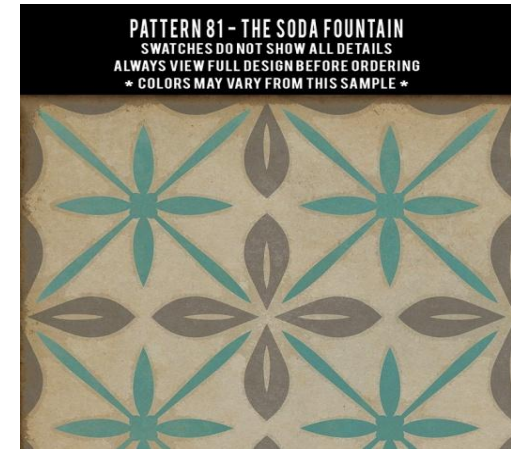

Questions? Call Daren 781-444-4037 or email Daren@puravidahg.com