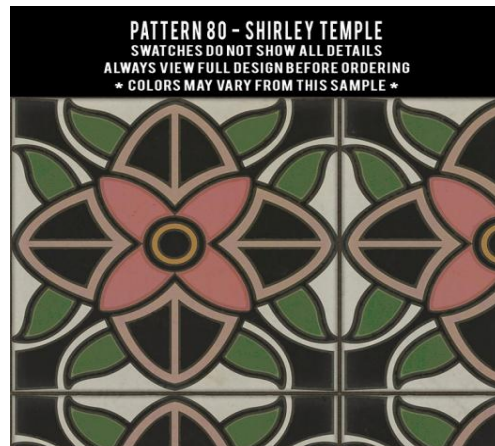

Questions? Call Daren 781-444-4037 or email Daren@puravidahg.com

Pattern 80