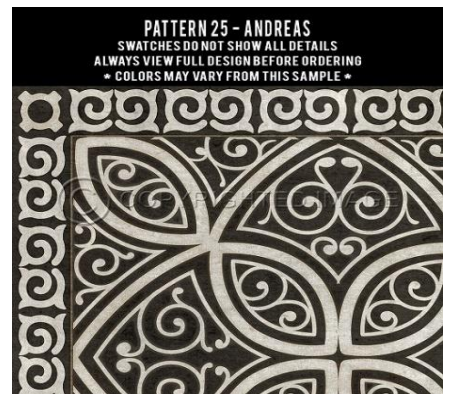

PATTERN 25 - AVITUS
SWATCHES DO NOT SHOW ALL DETAILS
ALWAYS VIEW FULL DESIGN BEFORE ORDERING
• COLORS MAY VARY FROM THIS SAMPLE •

PATTERN 25 - ANDREAS
SWATCHES DO NOT SHOW ALL DETAILS
ALWAYS VIEW FULL DESIGN BEFORE ORDERING
• COLORS MAY VARY FROM THIS SAMPLE •