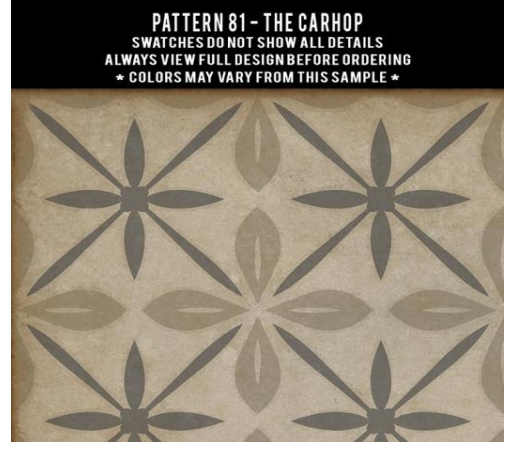

Questions? Call Daren 781-444-4037 or email Daren@puravidahg.com