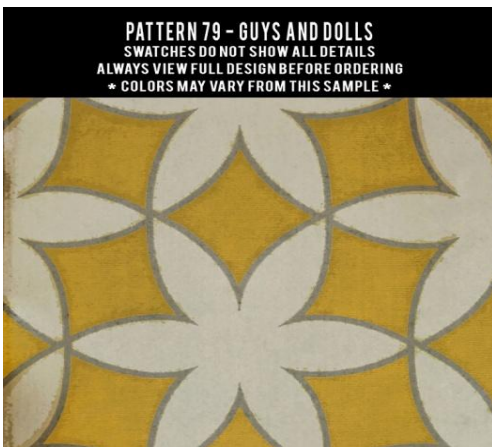

PATTERN 70 - SUNDAY MORNING HUES

PATTERN 70 - WHEN THE REAPER COMES

PATTERN 70 - WHILE THE LIGHT SHINES ON

Pattern 72 Raconteur

Pattern 74 Morpheus

Pattern 78

Pattern 79

Questions? Call Daren 781-444-4037 or email Daren@puravidahg.com

Pattern 84

PATTERN 84 - CHARLESTON
SWATCHES DO NOT SHOW ALL DETAILS
ALWAYS VIEW FULL DESIGN BEFORE ORDERING
* COLORS MAY VARY FROM THIS SAMPLE *

Custom sizes available.

Pattern 85

Available in oval, round, square and rectangle sizes. Runners in rectangle and oval.