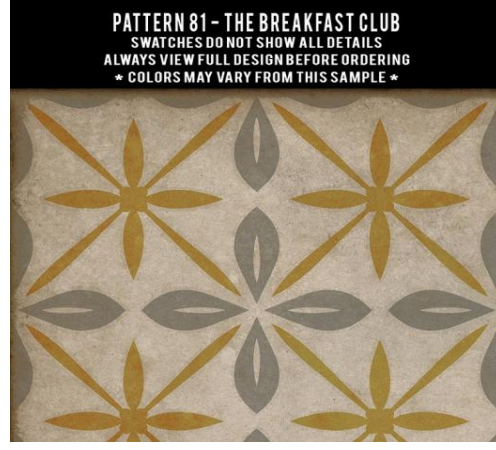

Questions? Call Daren 781-444-4037 or email Daren@puravidahg.com