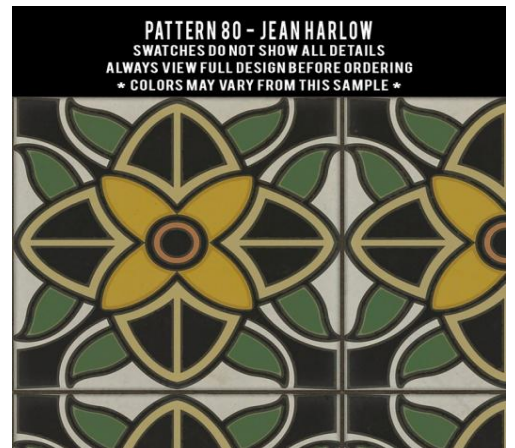

Questions? Call Daren 781-444-4037 or email Daren@puravidahg.com

Pattern 80