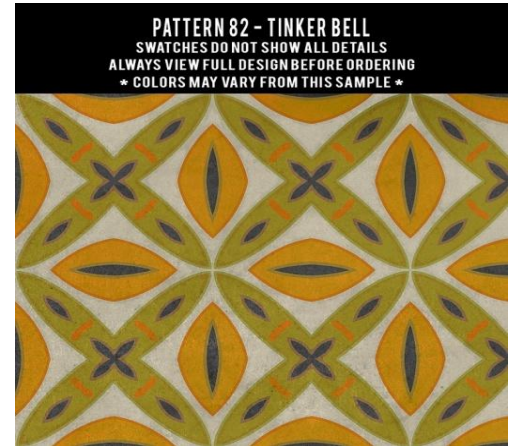

Pattern 80

Pattern 81

Questions? Call Daren 781-444-4037 or email Daren@puravidahg.com

Pattern 82

Pattern 83

Available in round sizes 36" - 48" - 60" - 72" - 84" - 96" - 120".
Custom sizes available in any size between 36" and 120". Design fee of \$10.
Contact the store for more information on custom sizes.

Pattern 84

PATTERN 84 - CHARLESTON
SWATCHES DO NOT SHOW ALL DETAILS
ALWAYS VIEW FULL DESIGN BEFORE ORDERING
* COLORS MAY VARY FROM THIS SAMPLE *

Custom sizes available.

Pattern 85

Available in oval, round, square and rectangle sizes. Runners in rectangle and oval.