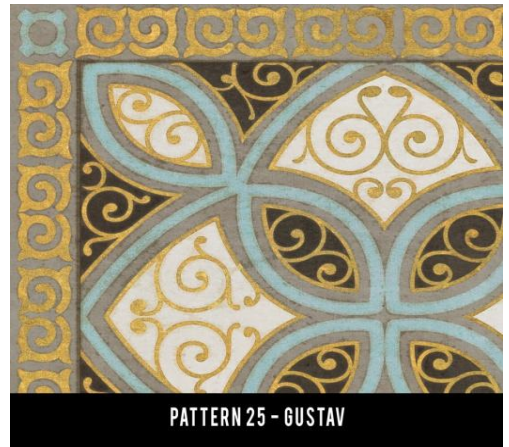

PATTERN 20 - VESPER

PATTERN 20 - STARGAZER WITH BORDER

PATTERN 20 - STARGAZER

Pattern 21

PATTERN 21 - THROUGH THE LOOKING GLASS

PATTERN 21 - BY HOOK OR BY CROOK

PATTERN 21 - THE WHITE KNIGHT

PATTERN 21 - MAD HATTER TEA PARTY

PATTERN 21 - THE WHITE RABBIT

PATTERN 21 - THE RED QUEEN

PATTERN 21 - PAINTING THE ROSES RED

PATTERN 21 - TWINKLE TWINKLE LITTLE BAT

Pattern 25

PATTERN 25 - GUSTAV

PATTERN 25 - AUGUSTUS

PATTERN 25 - MEIJI