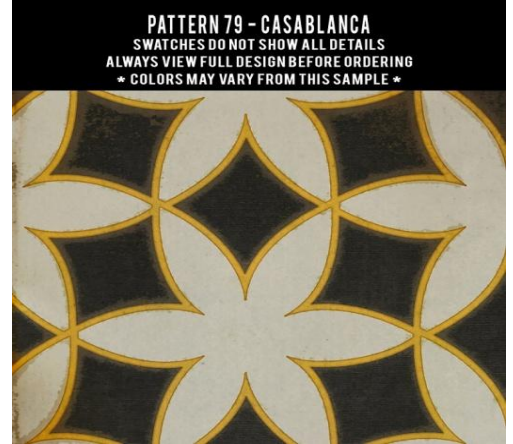

PATTERN 70 - SUNDAY MORNING HUES

PATTERN 70 - WHEN THE REAPER COMES

PATTERN 70 - WHILE THE LIGHT SHINES ON

Pattern 72 Raconteur

Pattern 74 Morpheus

Pattern 78

Pattern 79

Questions? Call Daren 781-444-4037 or email Daren@puravidahg.com

Pattern 84

PATTERN 84 - CHARLESTON
SWATCHES DO NOT SHOW ALL DETAILS
ALWAYS VIEW FULL DESIGN BEFORE ORDERING
* COLORS MAY VARY FROM THIS SAMPLE *

Custom sizes available.

Pattern 85

Available in oval, round, square and rectangle sizes. Runners in rectangle and oval.