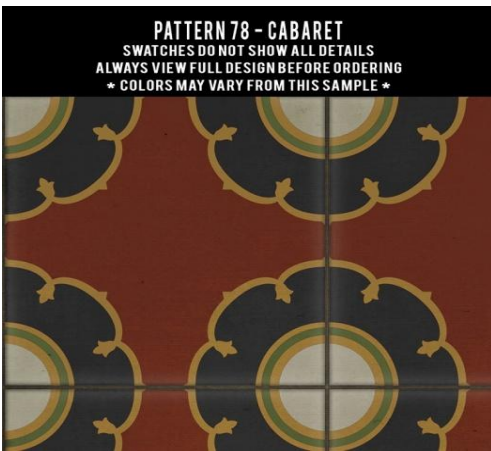

PATTERN 70 - SUNDAY MORNING HUES

PATTERN 70 - WHEN THE REAPER COMES

PATTERN 70 - WHILE THE LIGHT SHINES ON

Pattern 72 Raconteur

Pattern 74 Morpheus

Pattern 78

Pattern 79

Questions? Call Daren 781-444-4037 or email Daren@puravidahg.com

Pattern 84

PATTERN 84 - CHARLESTON
SWATCHES DO NOT SHOW ALL DETAILS
ALWAYS VIEW FULL DESIGN BEFORE ORDERING
* COLORS MAY VARY FROM THIS SAMPLE *

Custom sizes available.

Pattern 85

Available in oval, round, square and rectangle sizes. Runners in rectangle and oval.