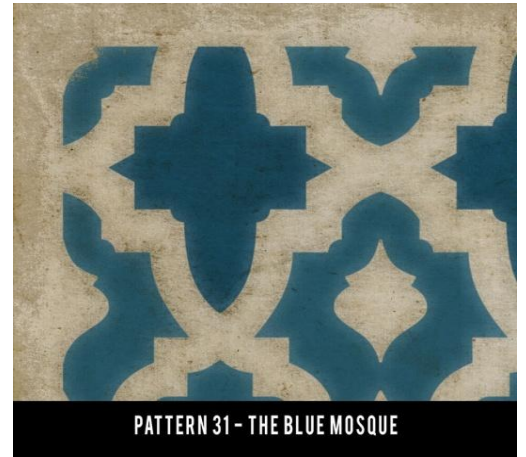

PATTERN 25 - VALERIAN
SWATCHES DO NOT SHOW ALL DETAILS
ALWAYS VIEW FULL DESIGN BEFORE ORDERING
• COLORS MAY VARY FROM THIS SAMPLE •

PATTERN 25 - AVITUS
SWATCHES DO NOT SHOW ALL DETAILS
ALWAYS VIEW FULL DESIGN BEFORE ORDERING
• COLORS MAY VARY FROM THIS SAMPLE •

Pattern 29 Voltaire

Pattern 32 Daffodils

Pattern 31

PATTERN 31 - THE BLUE MOSQUE

PATTERN 31 - RAJHA

PATTERN 31 - HOUSE OF THE RISING SUN

PATTERN 31 - ONCE UPON A TIME

PATTERN 31 - A MURDER OF CROWS